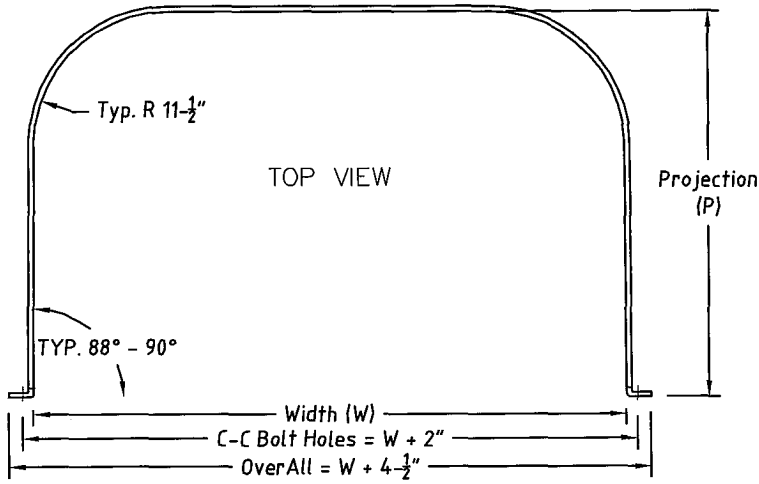

DELUXE STRAIGHT

Spec Sheet - Deluxe Straight Window Well

MOUNTING HOLES
DETAIL: A