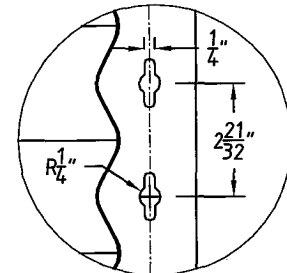

DELUXE STRAIGHT

Spec Sheet - Deluxe Straight Window Well

MOUNTING HOLES
DETAIL: A